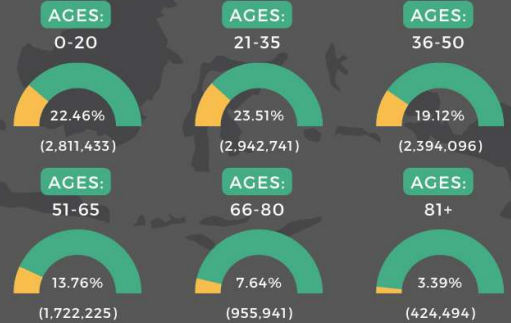

DEMOGRAPHICS

*10.12% UNKNOWN

9,589
SCHOOLS

2ND LARGEST EDUCATION
NETWORK WORLDWIDE

2,136

HOSPITALS, SANITARIUMS,
HEALTH CLINICS, AND
DISPENSARIES

LARGEST PROTESTANT
HEALTH NETWORK IN THE
WORLD

57
PUBLISHING
HOUSES

22,258
LITERATURE
EVANGELISTS